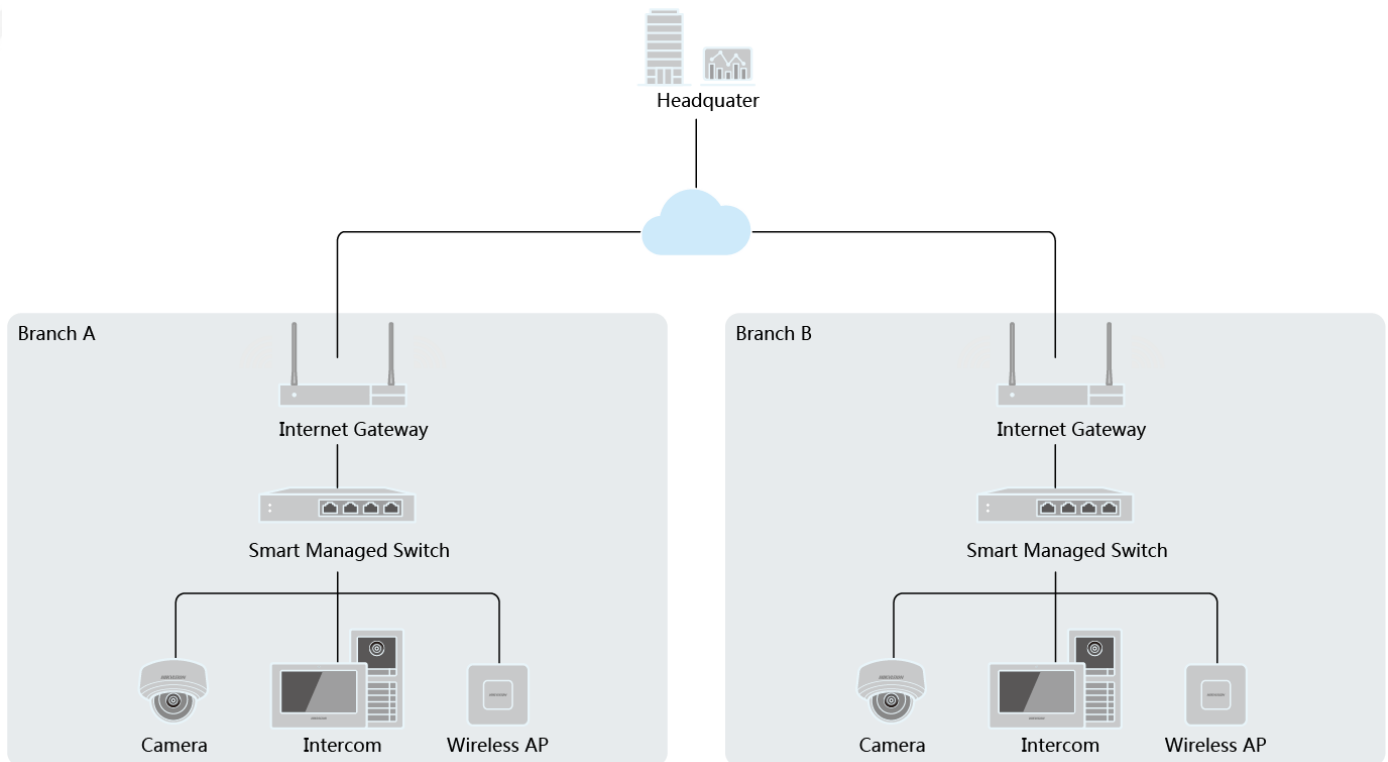

DS-3E1508-EI

Smart Managed 8-Port Gigabit Switch

Smart managed switches are developed by Hikvision, featuring in easy management and maintenance. You can easily deploy, monitor and expand your surveillance system anytime and anywhere with our software platforms. You can view the network topology, monitor the health of the network and receive device alarms in real time, which greatly reduces the cost of network operation and maintenance.

Visualized Topology Management

Network Health Monitor

Real-Time Alarm Push

Video Control and Preview

Key Feature

- 8 × gigabit RJ45 ports.
- Gigabit network access design.
- Network topology management, alarm push, network health monitor.
- Solid high-strength metal shell.
- Reliable fan-free design.

Physical Interface

Front panel:

Rear panel:

Available Model

DS-3E1508-EI

Dimension (unit: mm)

Typical Application

Distributed by