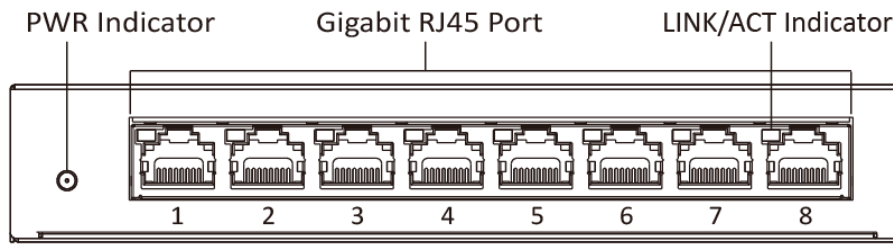

Physical Interface

Front panel: