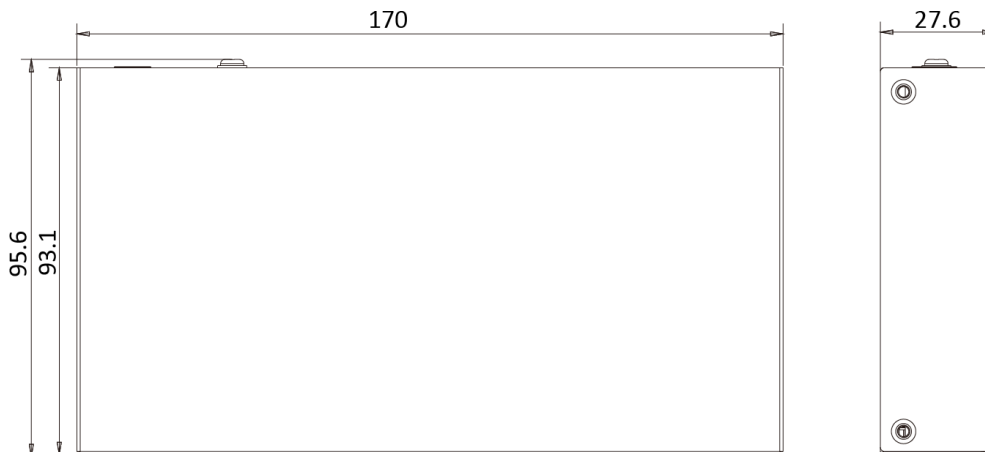

Physical Interface

Front panel:

Rear panel:

Available Model

DS-3E1508-EI

Dimension (unit: mm)

Typical Application

Distributed by